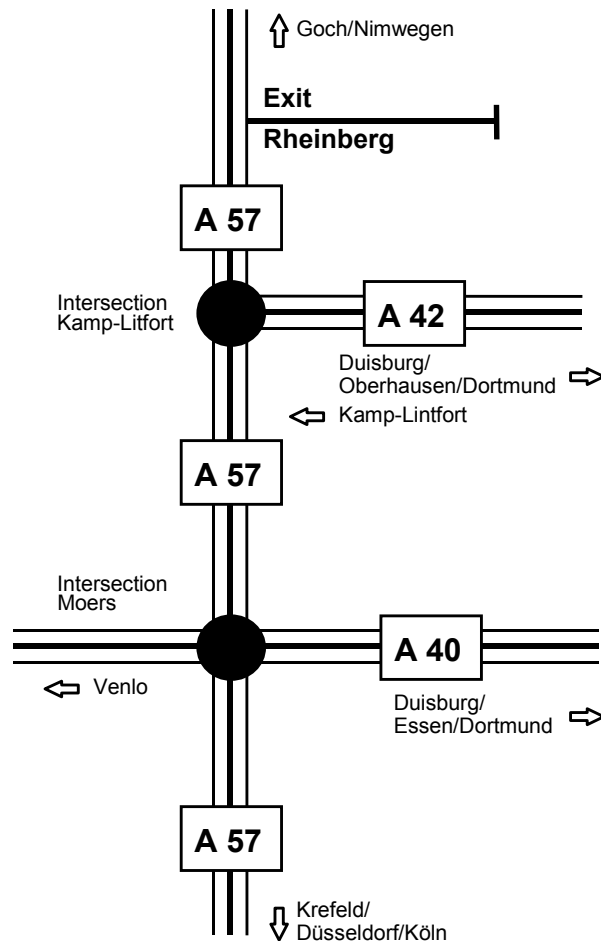

Kranservice Rheinberg GmbH

Saalhoffer Str. 17
D-47495 Rheinberg

Your Way to KSR

By car

- **Via motorway A 57**

From Cologne to Goch/Nimwegen up to exit Rheinberg.

At the traffic lights drive straight ahead towards „Gewerbegebiet Süd“. Follow this road for ca. 2,5 km up to the roundabout. Take the second exit to the left towards „Millingen“.

Keep on this road for ca. 1,2 km up to the next roundabout. There, take the third exit in direction „Kamp-Lintfort“(you practically turn left).

KSR is located in 700 m distance on the left side.

- **Via motorway A 42**

From the Ruhr District up to intersection Kamp-Lintfort. Then change to motorway A 57 in direction of Goch/Nimwegen. From here, as described above.

- **Via motorway A 3**

From Cologne up to intersection Duisburg-Kaiserberg. Then take motorway A 40 in direction of Venlo.

Stay on that motorway up to intersection Moers and then change to motorway A 57 in direction of Goch/Nimwegen. From here, as described above.

By train

From Duisburg main station via Moers – Rheinberg to Millingen station. From there, KSR is located in 1.5 km distance.